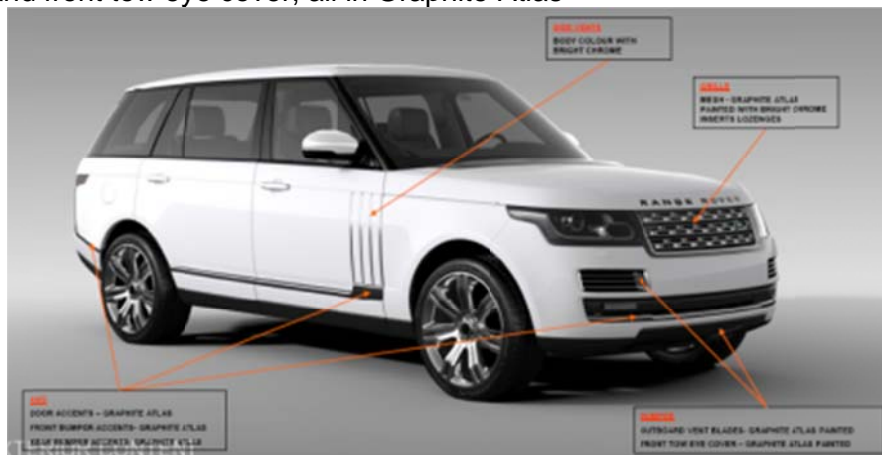

SVAutobiography Exclusive Content

	Unique front grille, surround in Santorini Black, surround inner in bright chrome, inner grille mesh in graphite atlas with bright chrome inserts		Unique 'Range Rover' front and rear script with dark knurled effect finish edged in bright chrome
	SV exterior plaque on B Post		SV Autobiography tailgate badge

All other SVAutobiography exterior features carry over from 15MY, including:

- Unique side vent graphic in body colour with bright chrome inserts
- Signature clear LED rear lamps
- Bright chrome on upper & lower door handles
- Bright chrome upper tailgate finisher
- SVAutobiography Style 706 21" & 22" wheels

Graphite Atlas Trim Accents: A new exterior theme of SVAutobiography will offer 'Graphite Atlas' accents as a No Charge option. Note that this theme must be selected as an option if required. Changes to the exterior include: side aluminum accents, front/rear bumper accents, hood trim, front bumper air intakes, and front tow eye cover, all in Graphite Atlas