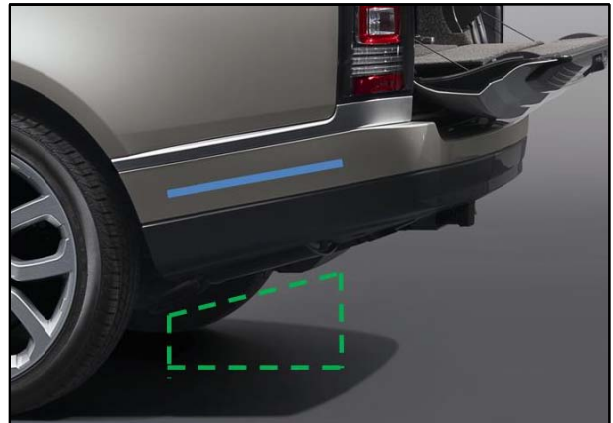

### **Hands-Free Gesture Controlled Powered Tailgate (Opening using foot movement)**

The powered tailgate has been enhanced with proximity sensing. This will allow the customer to operate the tailgate from outside the vehicle without needing to physically touch either the vehicle or the remote key fob. Provided that the key fob is detected, the tailgate can be operated by pointing a foot underneath the rear corners of the vehicle