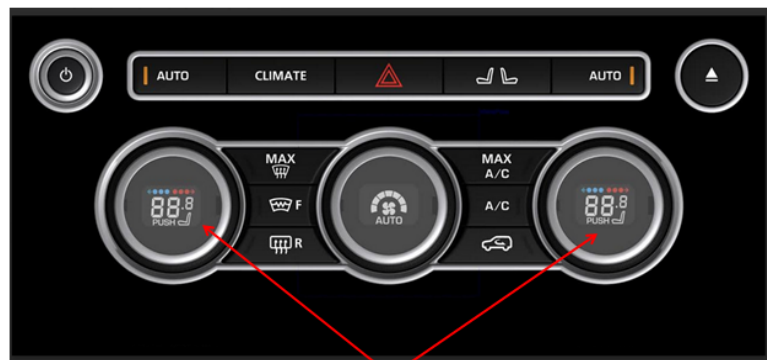

380HP 3.0 V6 upgrade for HSE

- On the HSE a new 380HP version of the V6 engine is standard. The 340 HP V6 3.0 S/C will continue as the base engine.
- The 380HP engine includes a front brake upgrade to the larger V8 brakes, which requires 20" wheels.

CHASSIS UPDATES

Automatic Access Height - For 2016, the vehicle provides Automatic Access Height with the inputs tied to the seatbelt, ignition position, gear position, and doors. Automatic Access height requires the vehicle to be in Park (P).

All Terrain Progress Control (ATPC) - All Terrain Progress Control (ATPC) is a new off-road crawl function in cruise control. It allows the customer to set a preferred crawl speed using the cruise control, and the vehicle will modulate all systems to maintain that speed. It is available on vehicles with two speed transfer case and Terrain Response. This feature will now be standard on all derivatives where Terrain Response 2 is Standard, or available as part of a Package.

INTERIOR UPDATES:

Revised Heated Seat Controls - The method to adjust the temperature of the heated / cooled seats has been changed. It is now accessible by pushing the temperature control knob instead of using the touch screen.

New Push function rotaries - Cabin temperature controls with new dual mode function by pushing the rotary for the heated/cooled seat feature. The rotary dial can then be adjusted to the required level (heat or cool).