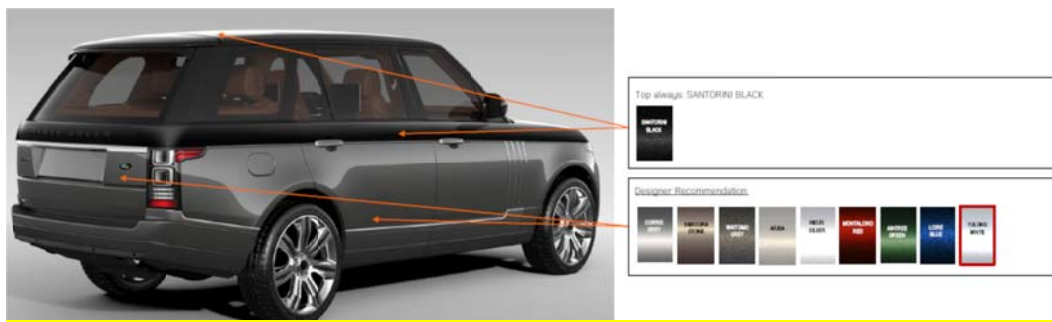

SVAutobiography requires an additional 3 to 4 weeks for conversion time in the SVO workshop, after production.

The SVAutobiography will receive the **550 HP Supercharged V8 engine** from the Range Rover Sport SVR. This is an increase of 40 HP.

The chassis has been tuned to harness the increased power and torque from the engine by providing more support for the car in turns and increased levels of damping. The steering ratio is increased while the spring rates are unchanged. SVAutobiography brakes are from the Range Rover Sport SVR. Brake calipers are finished in gloss black and feature Brembo components. The towing capability on the V8 Supercharged 550 HP engine has been confirmed as 6,614 lbs (3000kg) rather than the standard 7,716 lbs (3,500kg) gross towing load.

SVAutobiography Exterior Duo Tone Paint - The new SVAutobiography can be ordered in a unique duo tone exterior paint. This option enables customers to specify the vehicle in one of nine colors below the waist line with a Santorini Black finish above the waistline. Available lower colors are Corris Grey, Kaikoura Stone, Waitomo Grey, Aruba, Indus Silver, Montalcino Red, Aintree Green, Loire Blue and Yulong White.